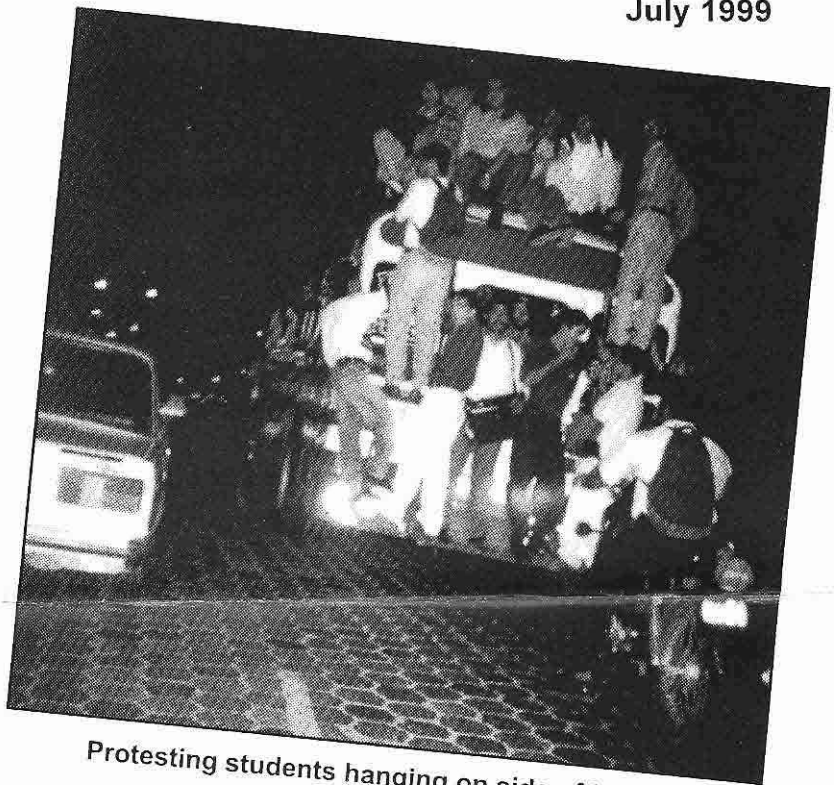

LEE SHORT
MINISTRIES INTERNATIONAL

Protesting students hanging on side of bus.

P.O. Box 3069
Humble, TX 77347

Telephone
(281)852-9797

Fax
(281)852-6161

Email
LeeShort7@cs.com

It was like a Mad Max Movie, with anarchy in the streets and famine and desolation in the country side No..., I'm not talking about watching the Sci-fi channel but a real live central American country on the verge of another civil war. There were burning tires in the streets along with barricades constructed by University students and street gangs. The effect of all this upheaval was bringing the city of Managua to a screeching halt. The rioting was provoked by a six percent tax levied on the students. The government responded to their violence by stopping the bus service, leaving tens of thousands of people stranded on the streets. By the time I left the country, the military was on alert and armed soldiers secured the airport to prevent a hostile take over.