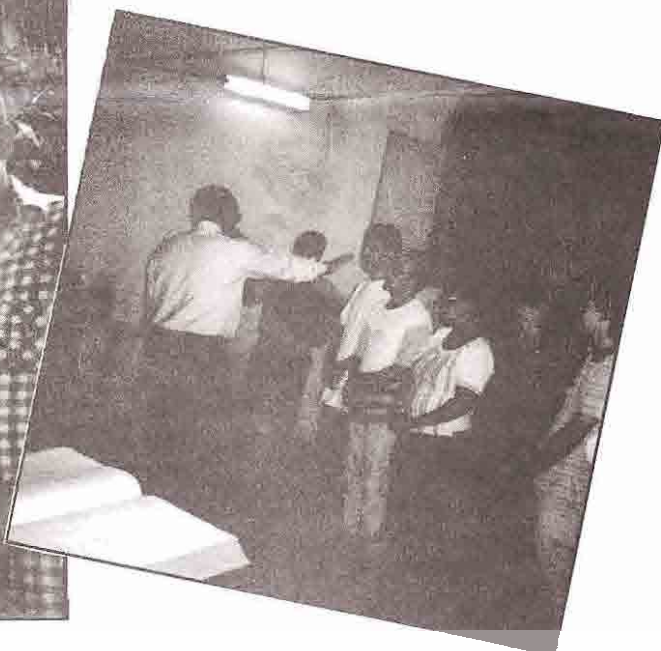

Lee ministering to Bible Students