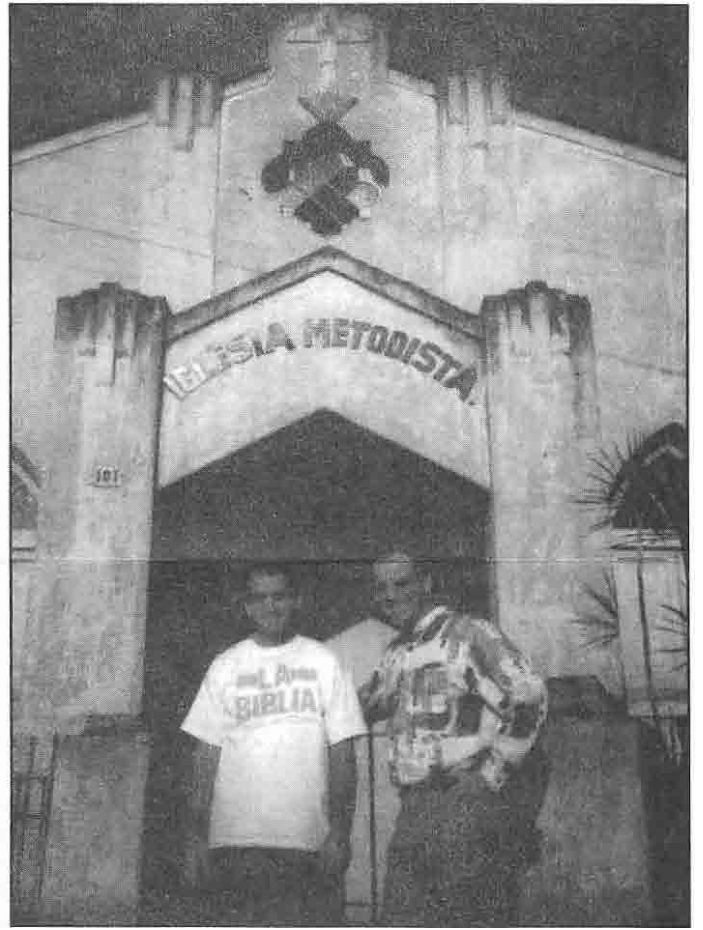

Intercessors praying for us and you who financially support the work are the unsung heroes that are facilitating and empowering us to go to Cuba & Beyond.

You strengthen and help our Cuban brothers and sisters to win Cuba for Christ. Thank you for making the difference.

In His Service,

Lee & Carol

All contributions are tax deductible. Make checks payable to: Lee Short Ministries International, Inc.

Cuba's Boast of Power

*Conquered Territory
Yesterday, Today, Tomorrow
and Forever...*

Inside: Jesus Christ's invasion